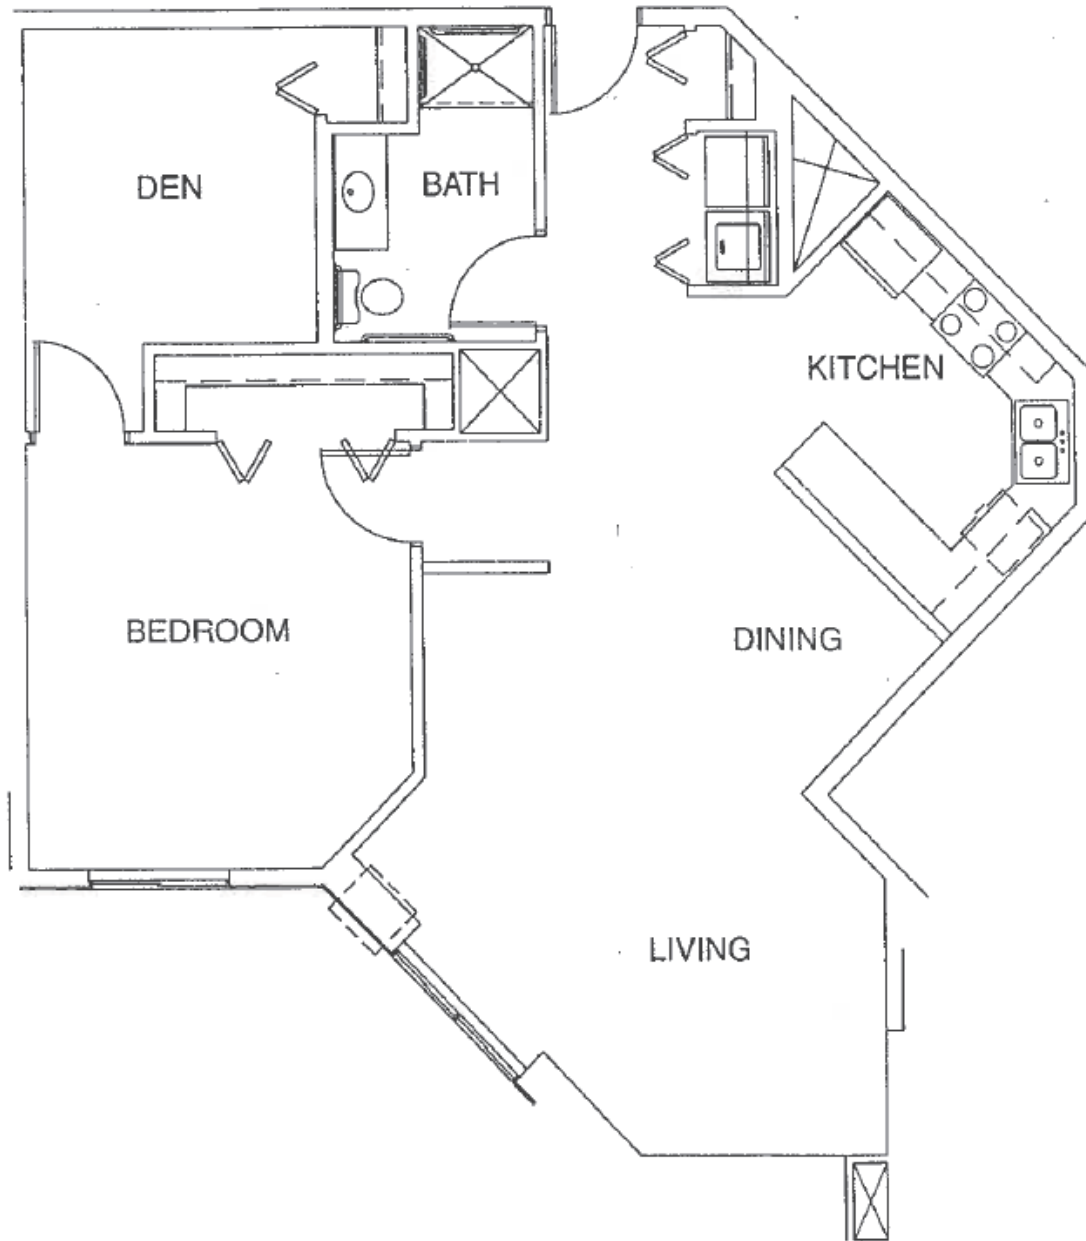

Broadway Court

Units A C D E G
1 bedroom

4600 41st Ave North
Robbinsdale, Minnesota 55422
Telephone: **763-537-8721**

Broadway Court

Unit B
1 bedroom den

4600 41st Ave North
Robbinsdale, Minnesota 55422
Telephone: **763-537-8721**

Broadway Court

Unit F
1 bedroom

4600 41st Ave North
Robbinsdale, Minnesota 55422
Telephone: **763-537-8721**

Broadway Court

Units H J L
2 bedrooms

4600 41st Ave North
Robbinsdale, Minnesota 55422
Telephone: **763-537-8721**