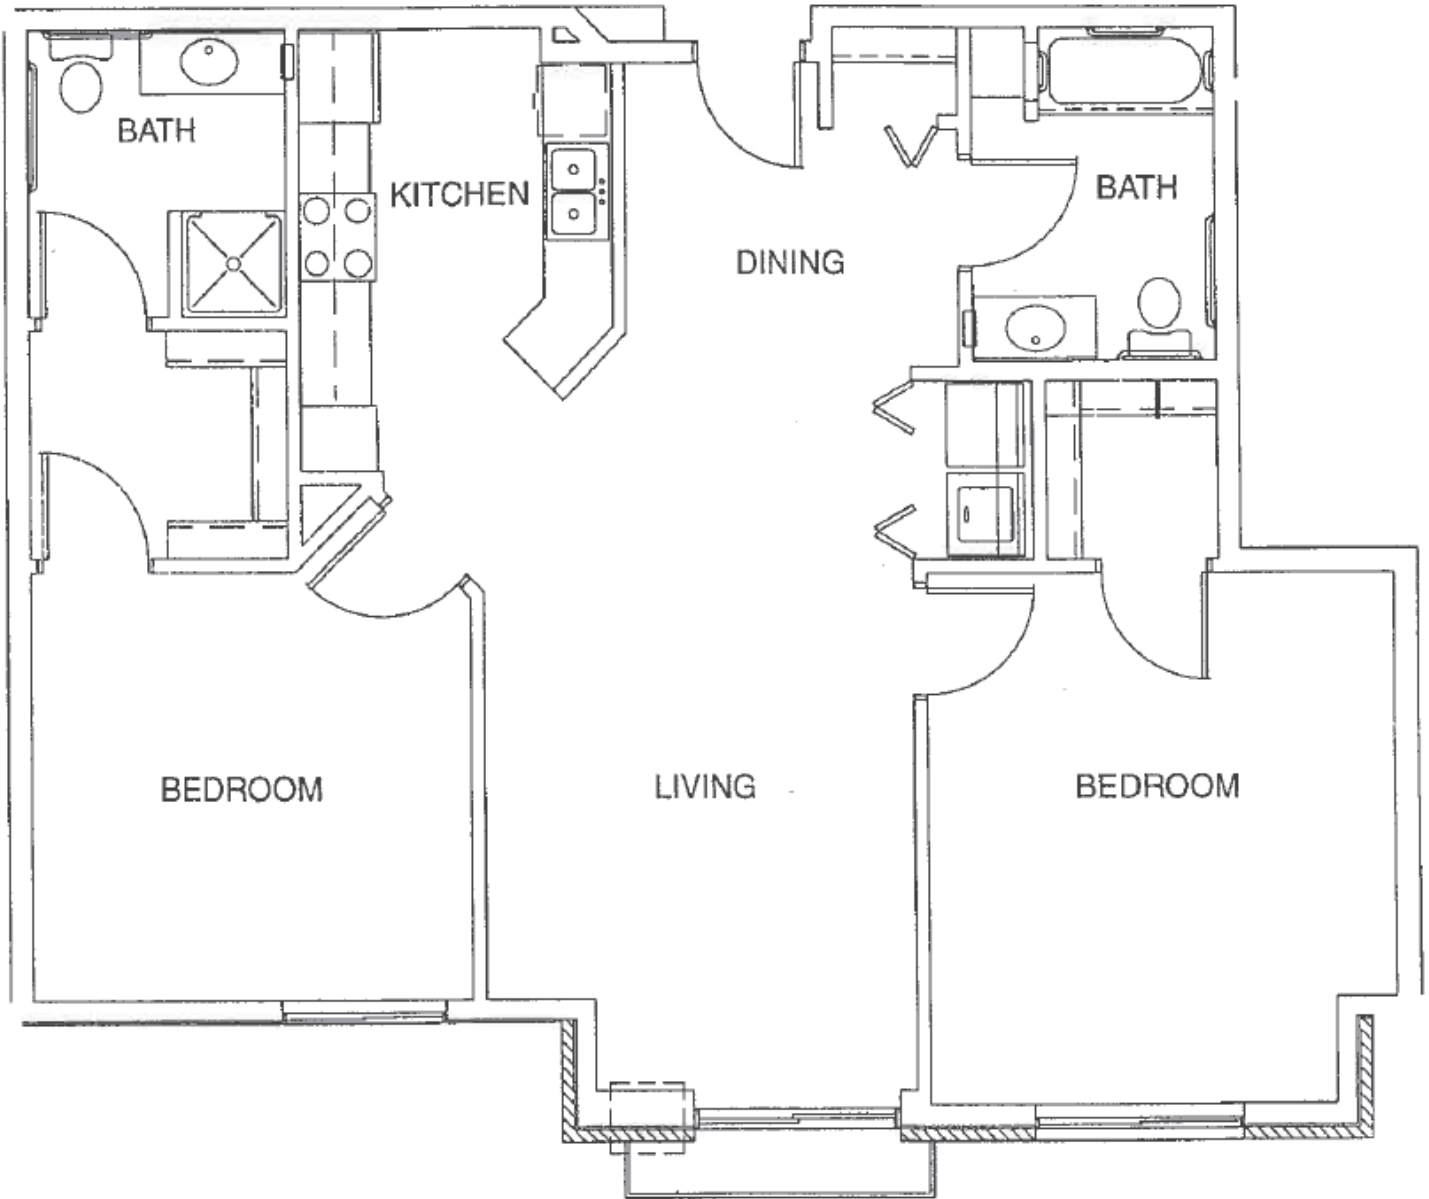

Broadway Court

Units K
2 bedrooms

4600 41st Ave North
Robbinsdale, Minnesota 55422
Telephone: **763-537-8721**

Broadway Court

Units M
2 bedrooms 2 bath

4600 41st Ave North
Robbinsdale, Minnesota 55422
Telephone: **763-537-8721**