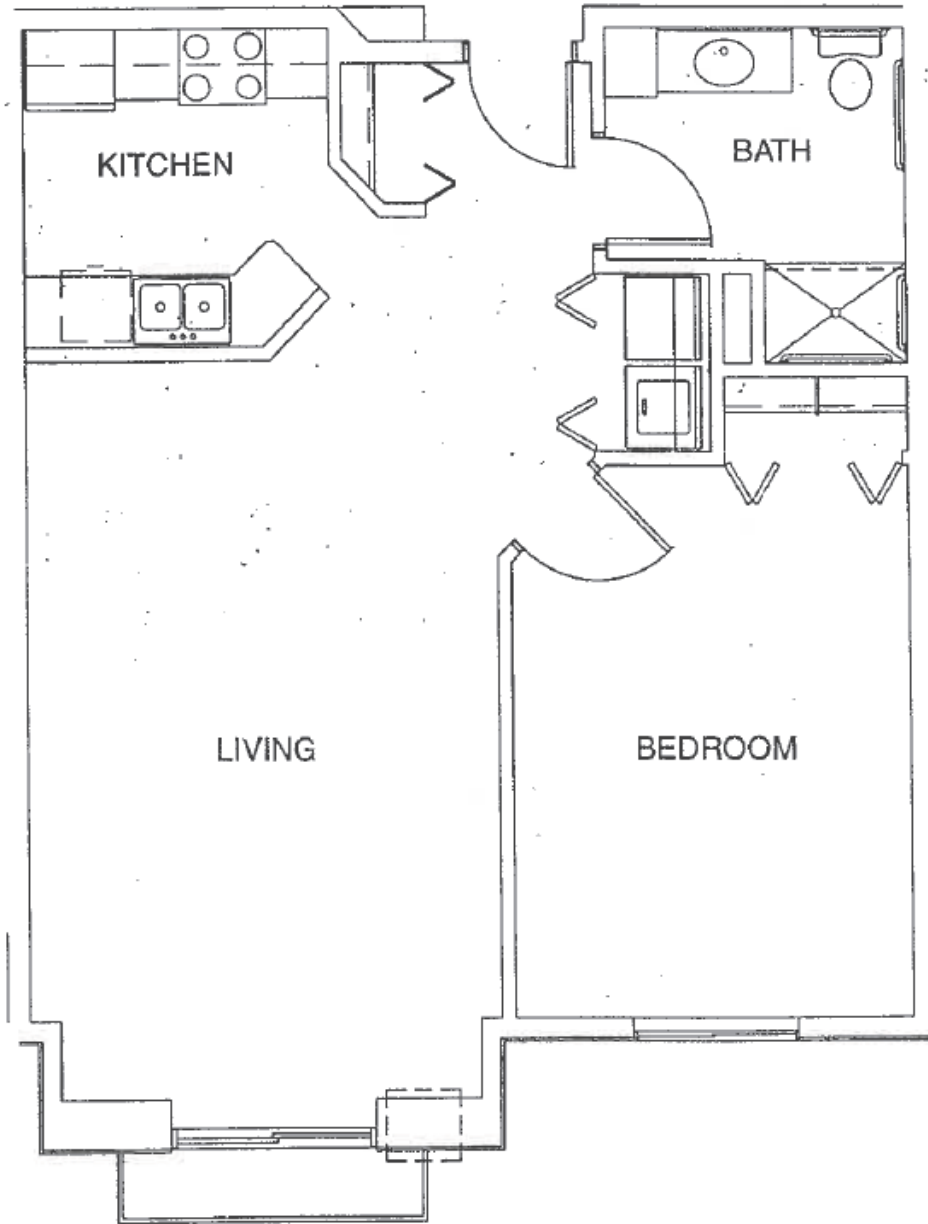

Broadway Court

Units A C D E G
1 bedroom

4600 41st Ave North
Robbinsdale, Minnesota 55422
Telephone: **763-537-8721**

Broadway Court

Unit B
1 bedroom den

4600 41st Ave North
Robbinsdale, Minnesota 55422
Telephone: **763-537-8721**

Broadway Court

Unit F
1 bedroom

4600 41st Ave North
Robbinsdale, Minnesota 55422
Telephone: **763-537-8721**

Broadway Court

Units H J L
2 bedrooms

4600 41st Ave North
Robbinsdale, Minnesota 55422
Telephone: **763-537-8721**