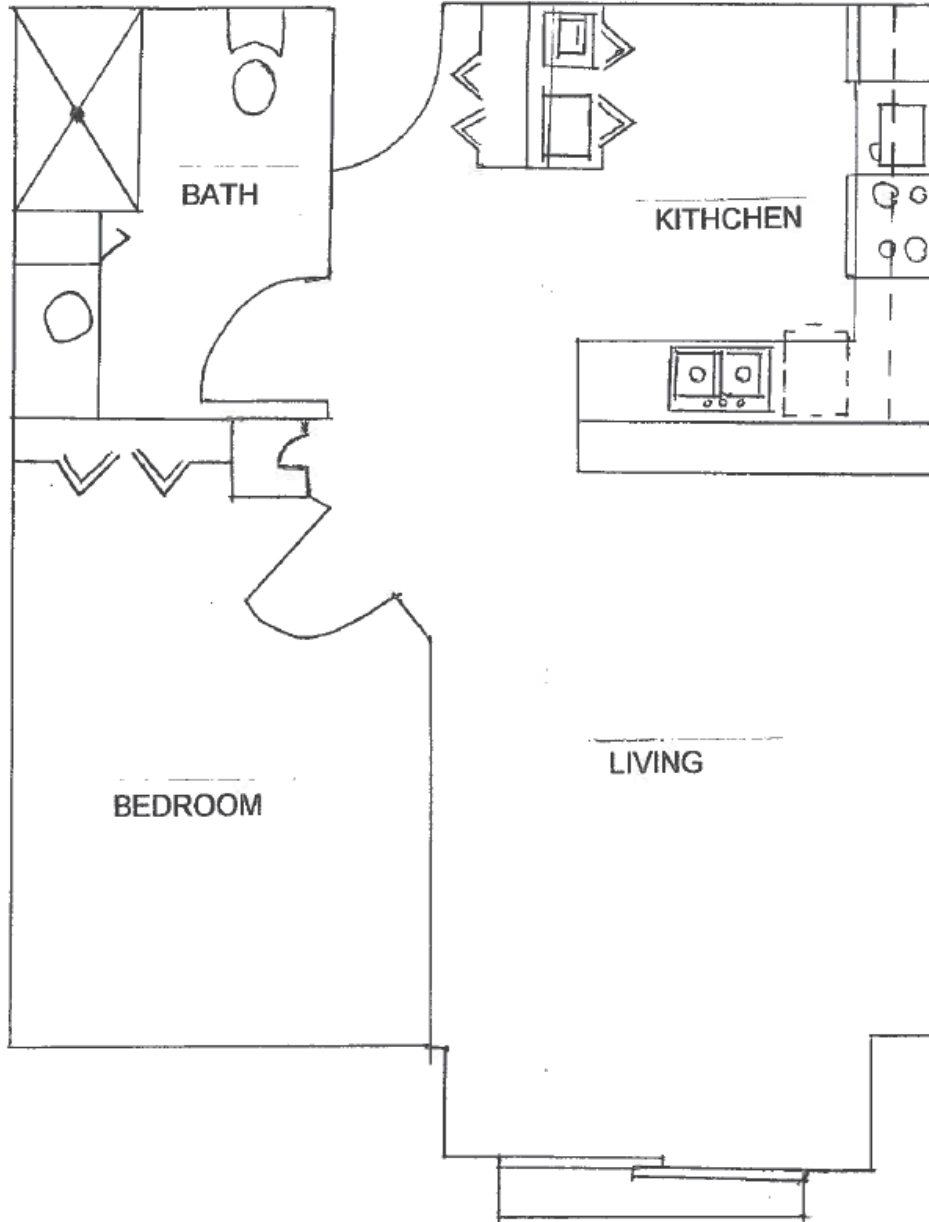

Broadway Court

Units A C D E G
1 bedroom

4600 41st Ave North
Robbinsdale, Minnesota 55422
Telephone: **763-537-8721**

Broadway Court

Unit B
1 bedroom den

4600 41st Ave North
Robbinsdale, Minnesota 55422
Telephone: **763-537-8721**

Broadway Court

Unit F
1 bedroom

4600 41st Ave North
Robbinsdale, Minnesota 55422
Telephone: **763-537-8721**

Broadway Court

Units H J L
2 bedrooms

4600 41st Ave North
Robbinsdale, Minnesota 55422
Telephone: **763-537-8721**